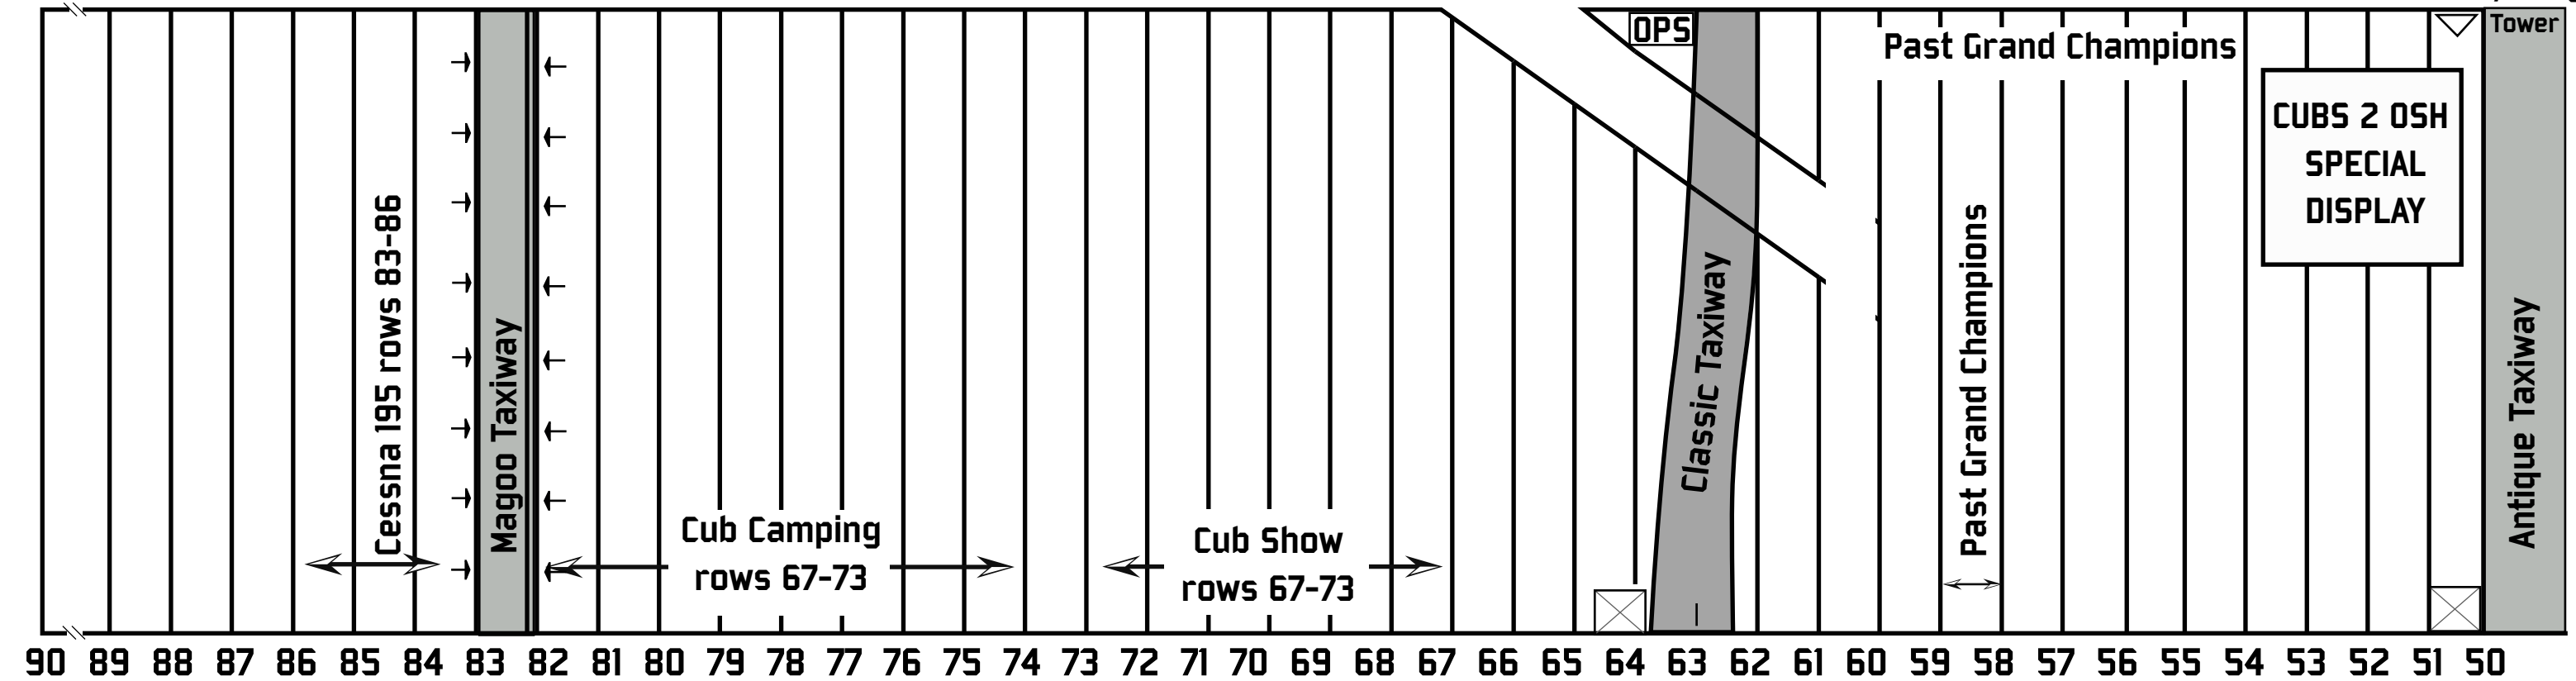

VAA Showplane Camping and Parking - 2012

Note:
 Parking locations are approximate
 as of the time of printing and are
 subject to change should conditions
 require their modification.

Wittman Road

Register for Aircraft
 Judging Here!

Wayfinding
 Tower

90 89 88 87 86 85 84 83 82 81 80 79 78 77 76 75 74 73 72 71 70 69 68 67 66 65 64 63 62 61 60 59 58 57 56 55 54 53 52 51 50