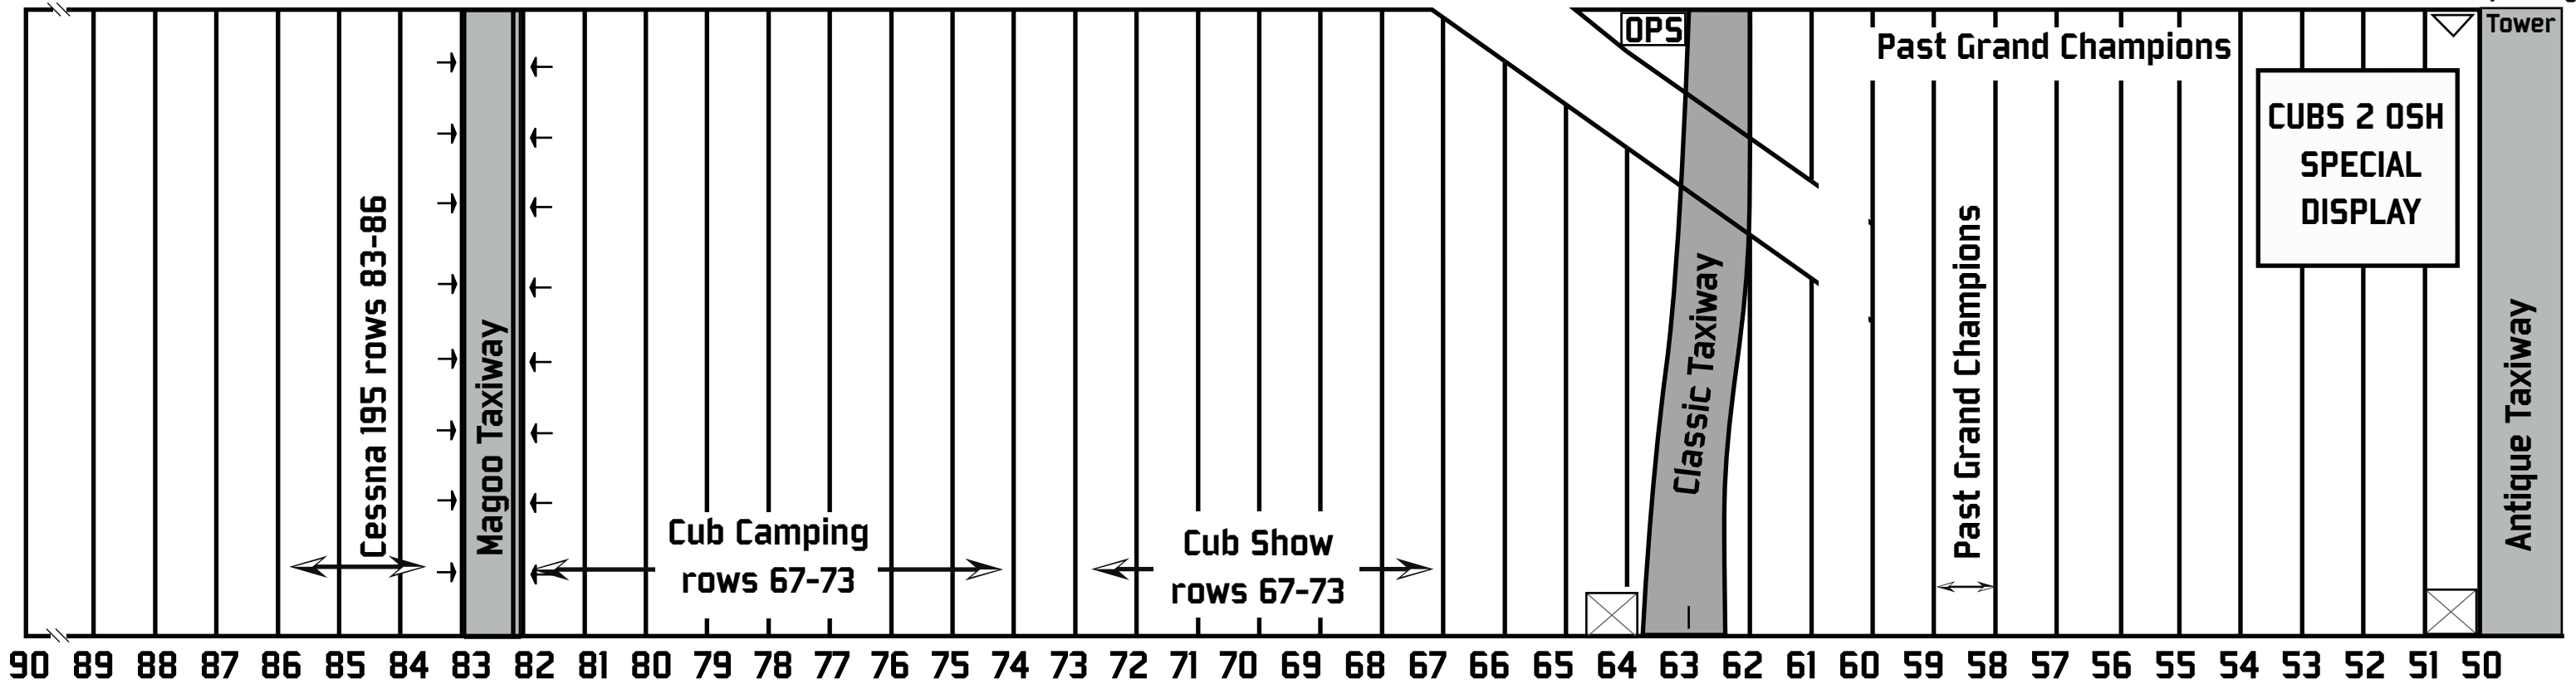

# VAA Showplane Camping and Parking - 2012

**Note:**  
 Parking locations are approximate  
 as of the time of printing and are  
 subject to change should conditions  
 require their modification.

Wittman Road

Register for Aircraft  
 Judging Here!

Wayfinding  
 Tower

90 89 88 87 86 85 84 83 82 81 80 79 78 77 76 75 74 73 72 71 70 69 68 67 66 65 64 63 62 61 60 59 58 57 56 55 54 53 52 51 50